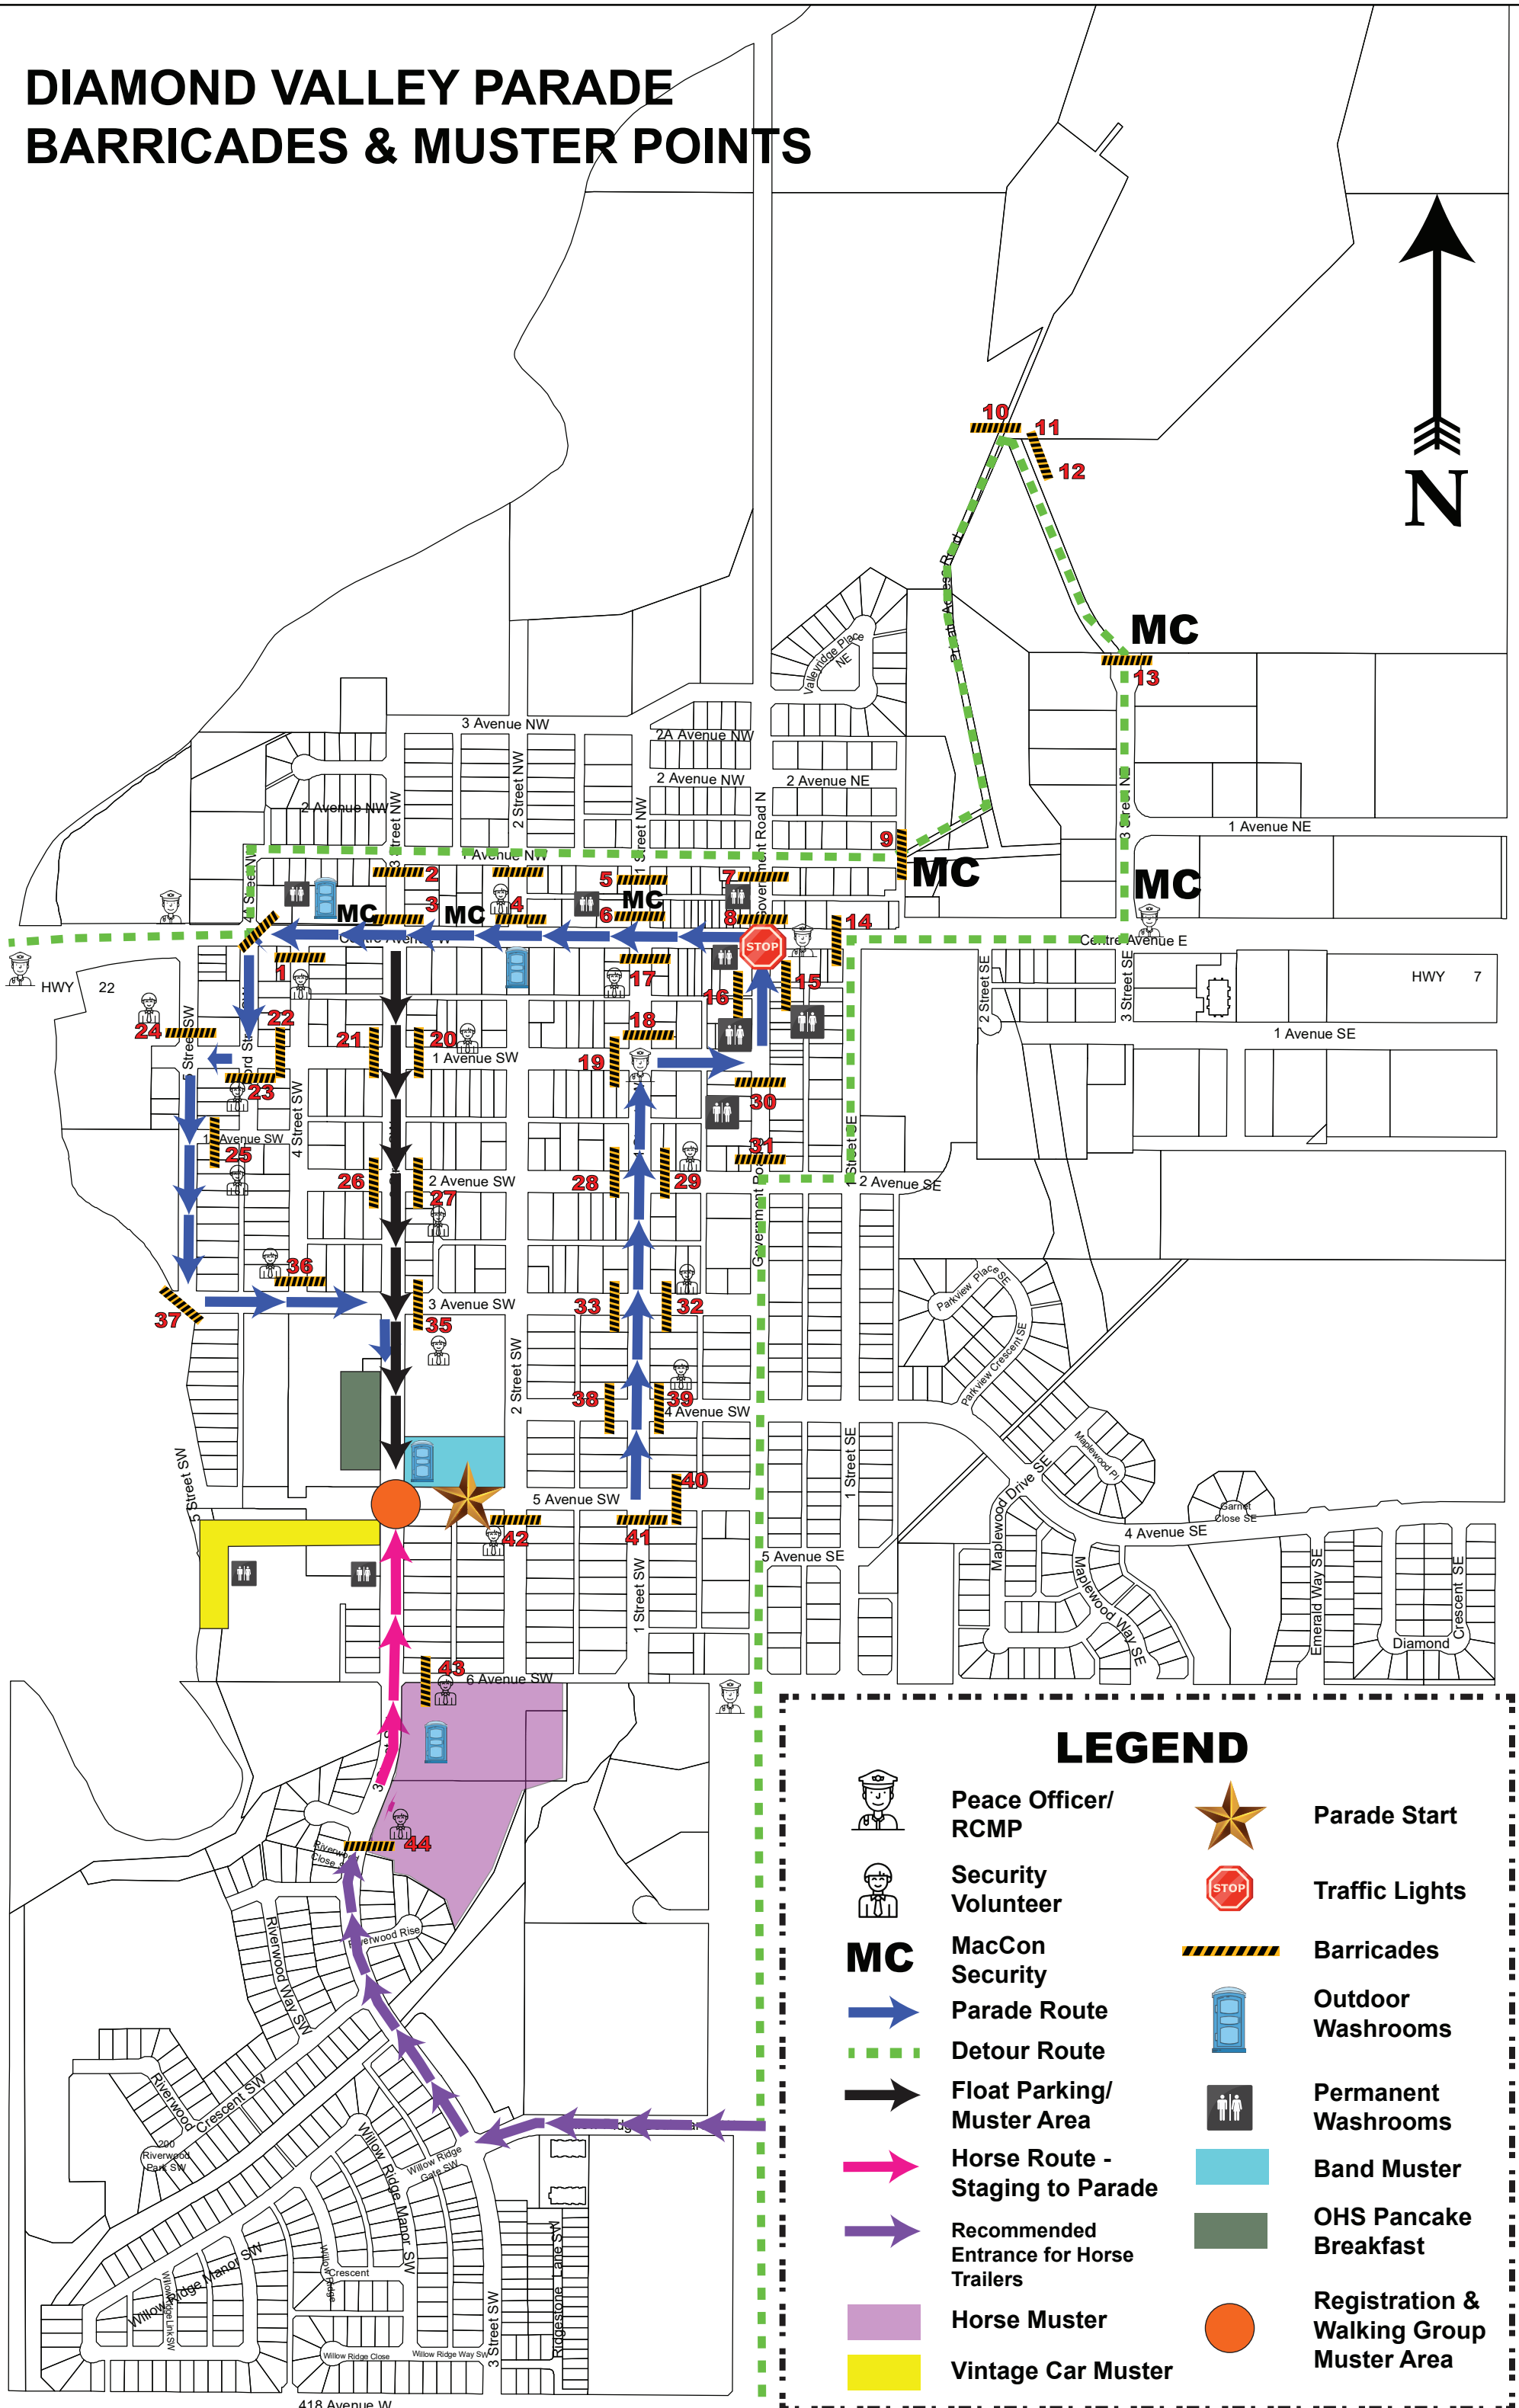

# DIAMOND VALLEY PARADE BARRICADES & MUSTER POINTS

- |           |   |  |  |
|-----------|---|--|--|
|           | Peace Officer/<br>RCMP                        |  | Parade Start                                   |
|           | Security<br>Volunteer                         |  | Traffic Lights                                 |
| <b>MC</b> | MacCon<br>Security                            |  | Barricades                                     |
|           | Parade Route                                  |  | Outdoor<br>Washrooms                           |
|           | Detour Route                                  |  | Permanent<br>Washrooms                         |
|           | Float Parking/<br>Muster Area                 |  | Band Muster                                    |
|           | Horse Route -<br>Staging to Parade            |  | OHS Pancake<br>Breakfast                       |
|           | Recommended<br>Entrance for Horse<br>Trailers |  | Registration &<br>Walking Group<br>Muster Area |
|           | Horse Muster                                  |  |  |
|           | Vintage Car Muster                            |  |  |